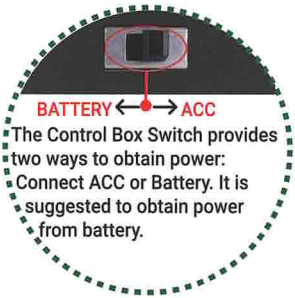

8 GANG WIRING DIAGRAM:

8 circuit fuse block:

circuit 1	circuit 2	circuit 3	circuit 4
30A	20A	15A	10A
circuit 5	circuit 6	circuit 7	circuit 8
30A	20A	15A	10A

Specification:

Voltage : 12V/24V DC
 Maximum Current : 60A

Power : 720W at 12V/1440W at 24V
 Operating Temperature : - 40°C to 85°C