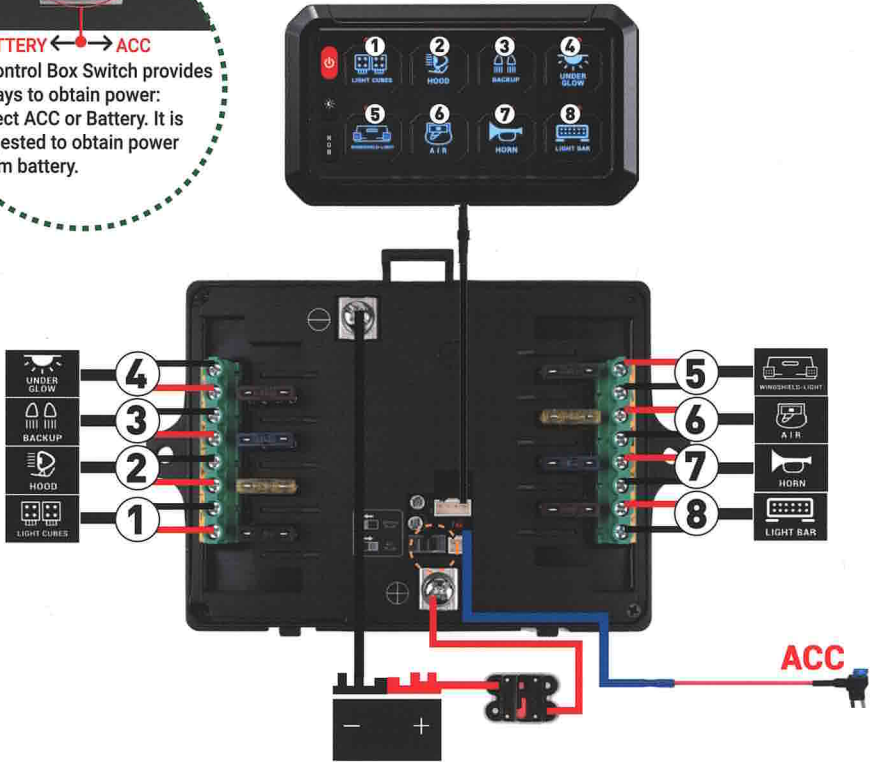

8 GANG WIRING DIAGRAM:

8 circuit fuse block:

circuit 1	circuit 2	circuit 3	circuit 4
30A	20A	15A	10A
circuit 5	circuit 6	circuit 7	circuit 8
30A	20A	15A	10A

Specification:

Voltage : 12V/24V DC
 Maximum Current : 60A

Power : 720W at 12V/1440W at 24V
 Operating Temperature : - 40°C to 85°C